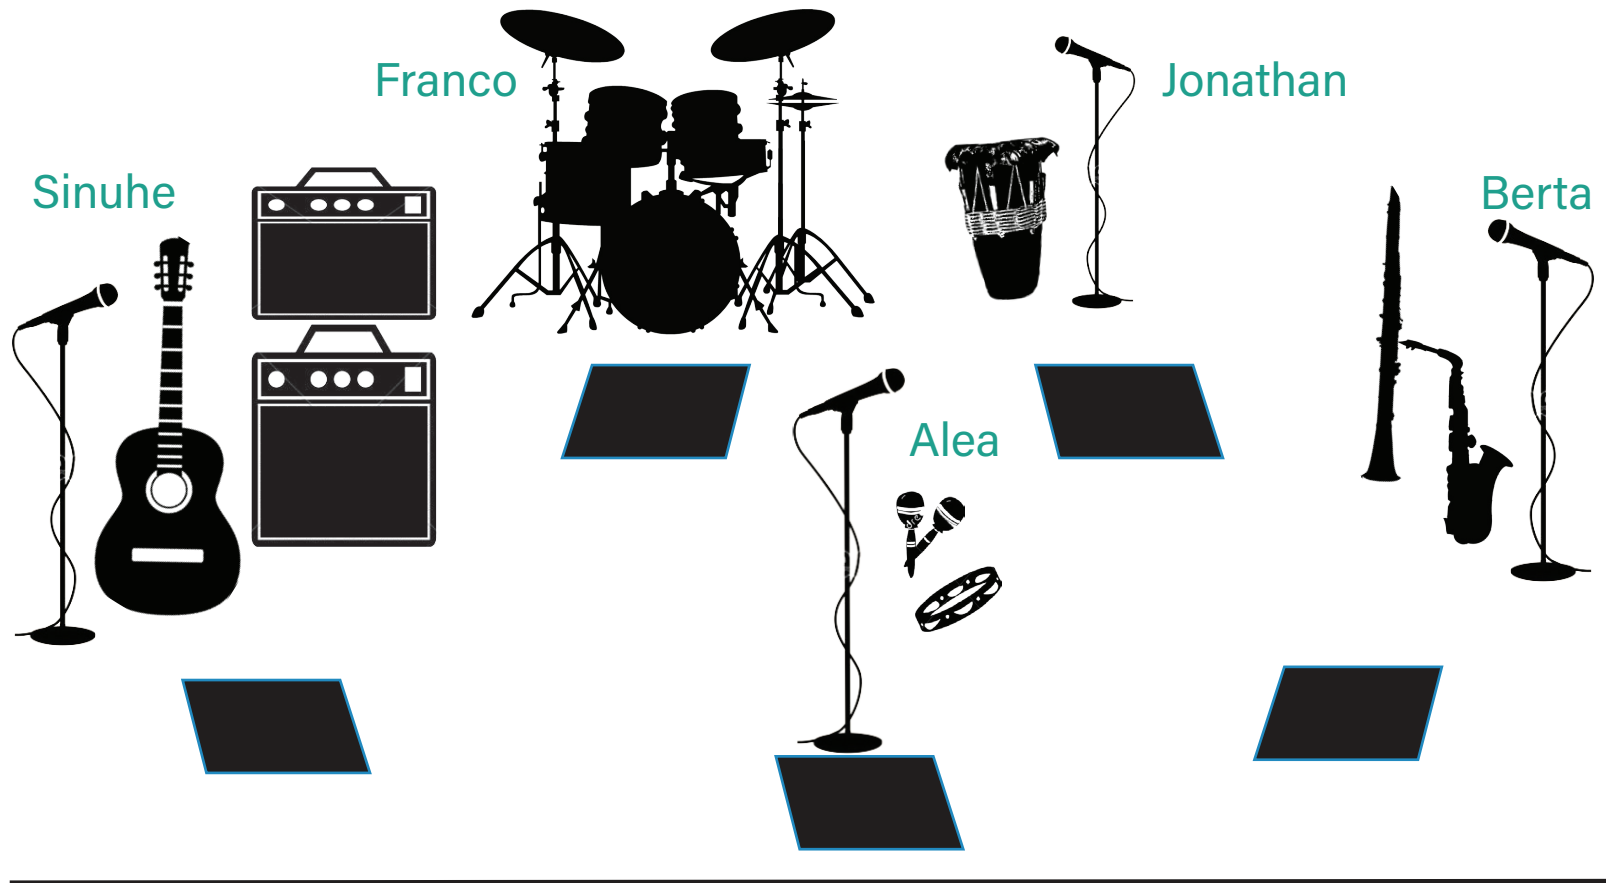

# ALEA | STAGE PLOT

 Monitor

F O H

## RIDER ✳

- 5 Monitors
- 1 Digital Console
- 5 SM 58 (1 Main Vocal and 4 Background Mics)
- 1 SM 57 (Sax)
- Drum set mic kit
- DI Box for electroacoustic guitar
- 5 Boom mic stands
- 1 High stool
- 2 Regular chairs
- 1 Small table for percussion instruments

## BACKLINE ✳

- 1 Bass amp
- 1 Acoustic guitar amp

\*All rider and backline requirements are negotiable depending on venue or festival size. Please talk to band manager about what you can provide.